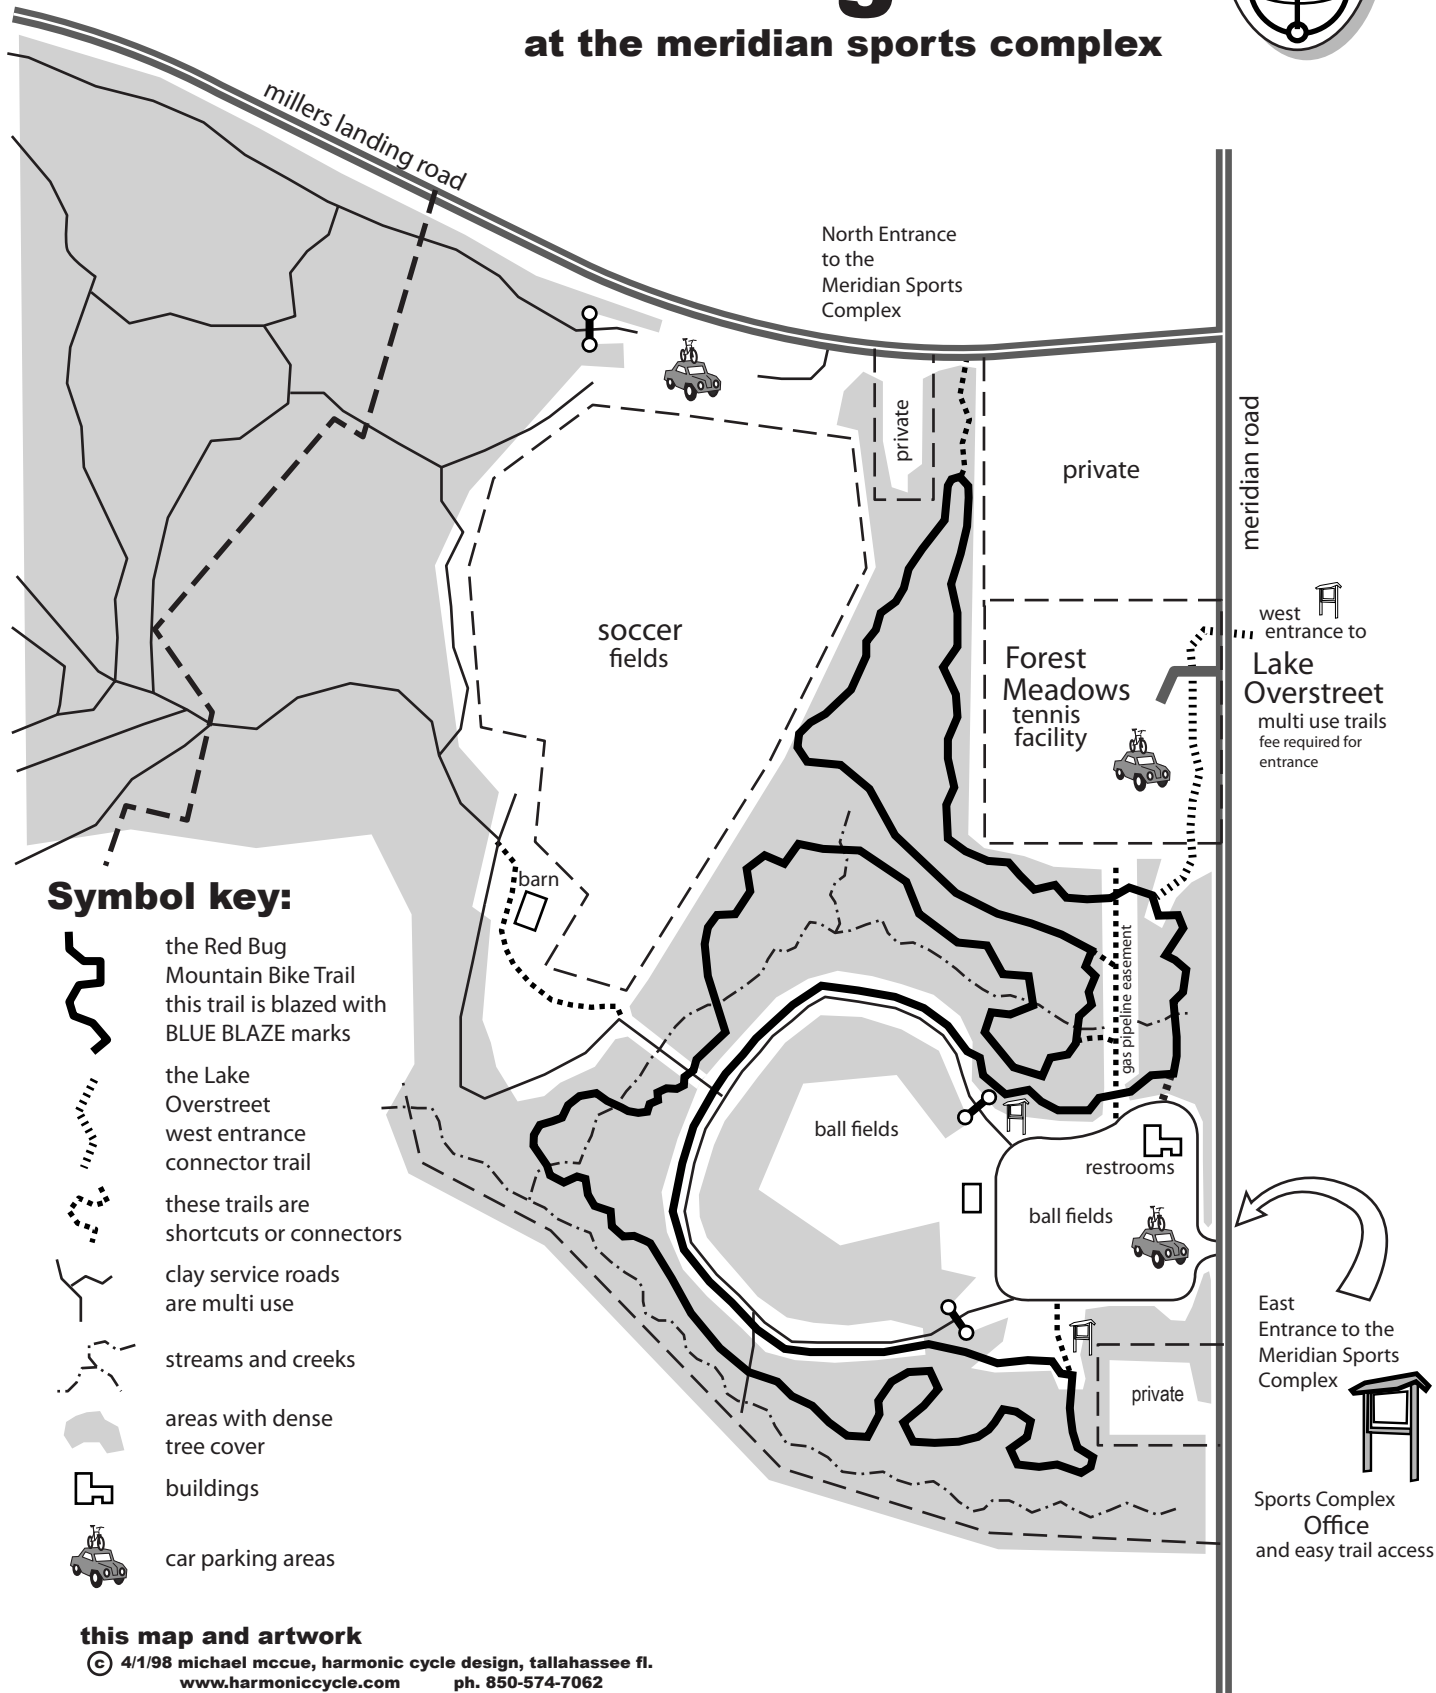

the Redbug Trail

at the meridian sports complex

Symbol key:

-  the Red Bug Mountain Bike Trail
this trail is blazed with BLUE BLAZE marks
-  the Lake Overstreet west entrance connector trail
-  these trails are shortcuts or connectors
-  clay service roads are multi use
-  streams and creeks
-  areas with dense tree cover
-  buildings
-  car parking areas

this map and artwork

© 4/1/98 michael mccue, harmonic cycle design, tallahassee fl.
www.harmoniccycle.com ph. 850-574-7062

this map and artwork has been provided for use in a fund raising tool for the
 January 1999 Tallahassee Fat Tire Festival
 all rights reserved