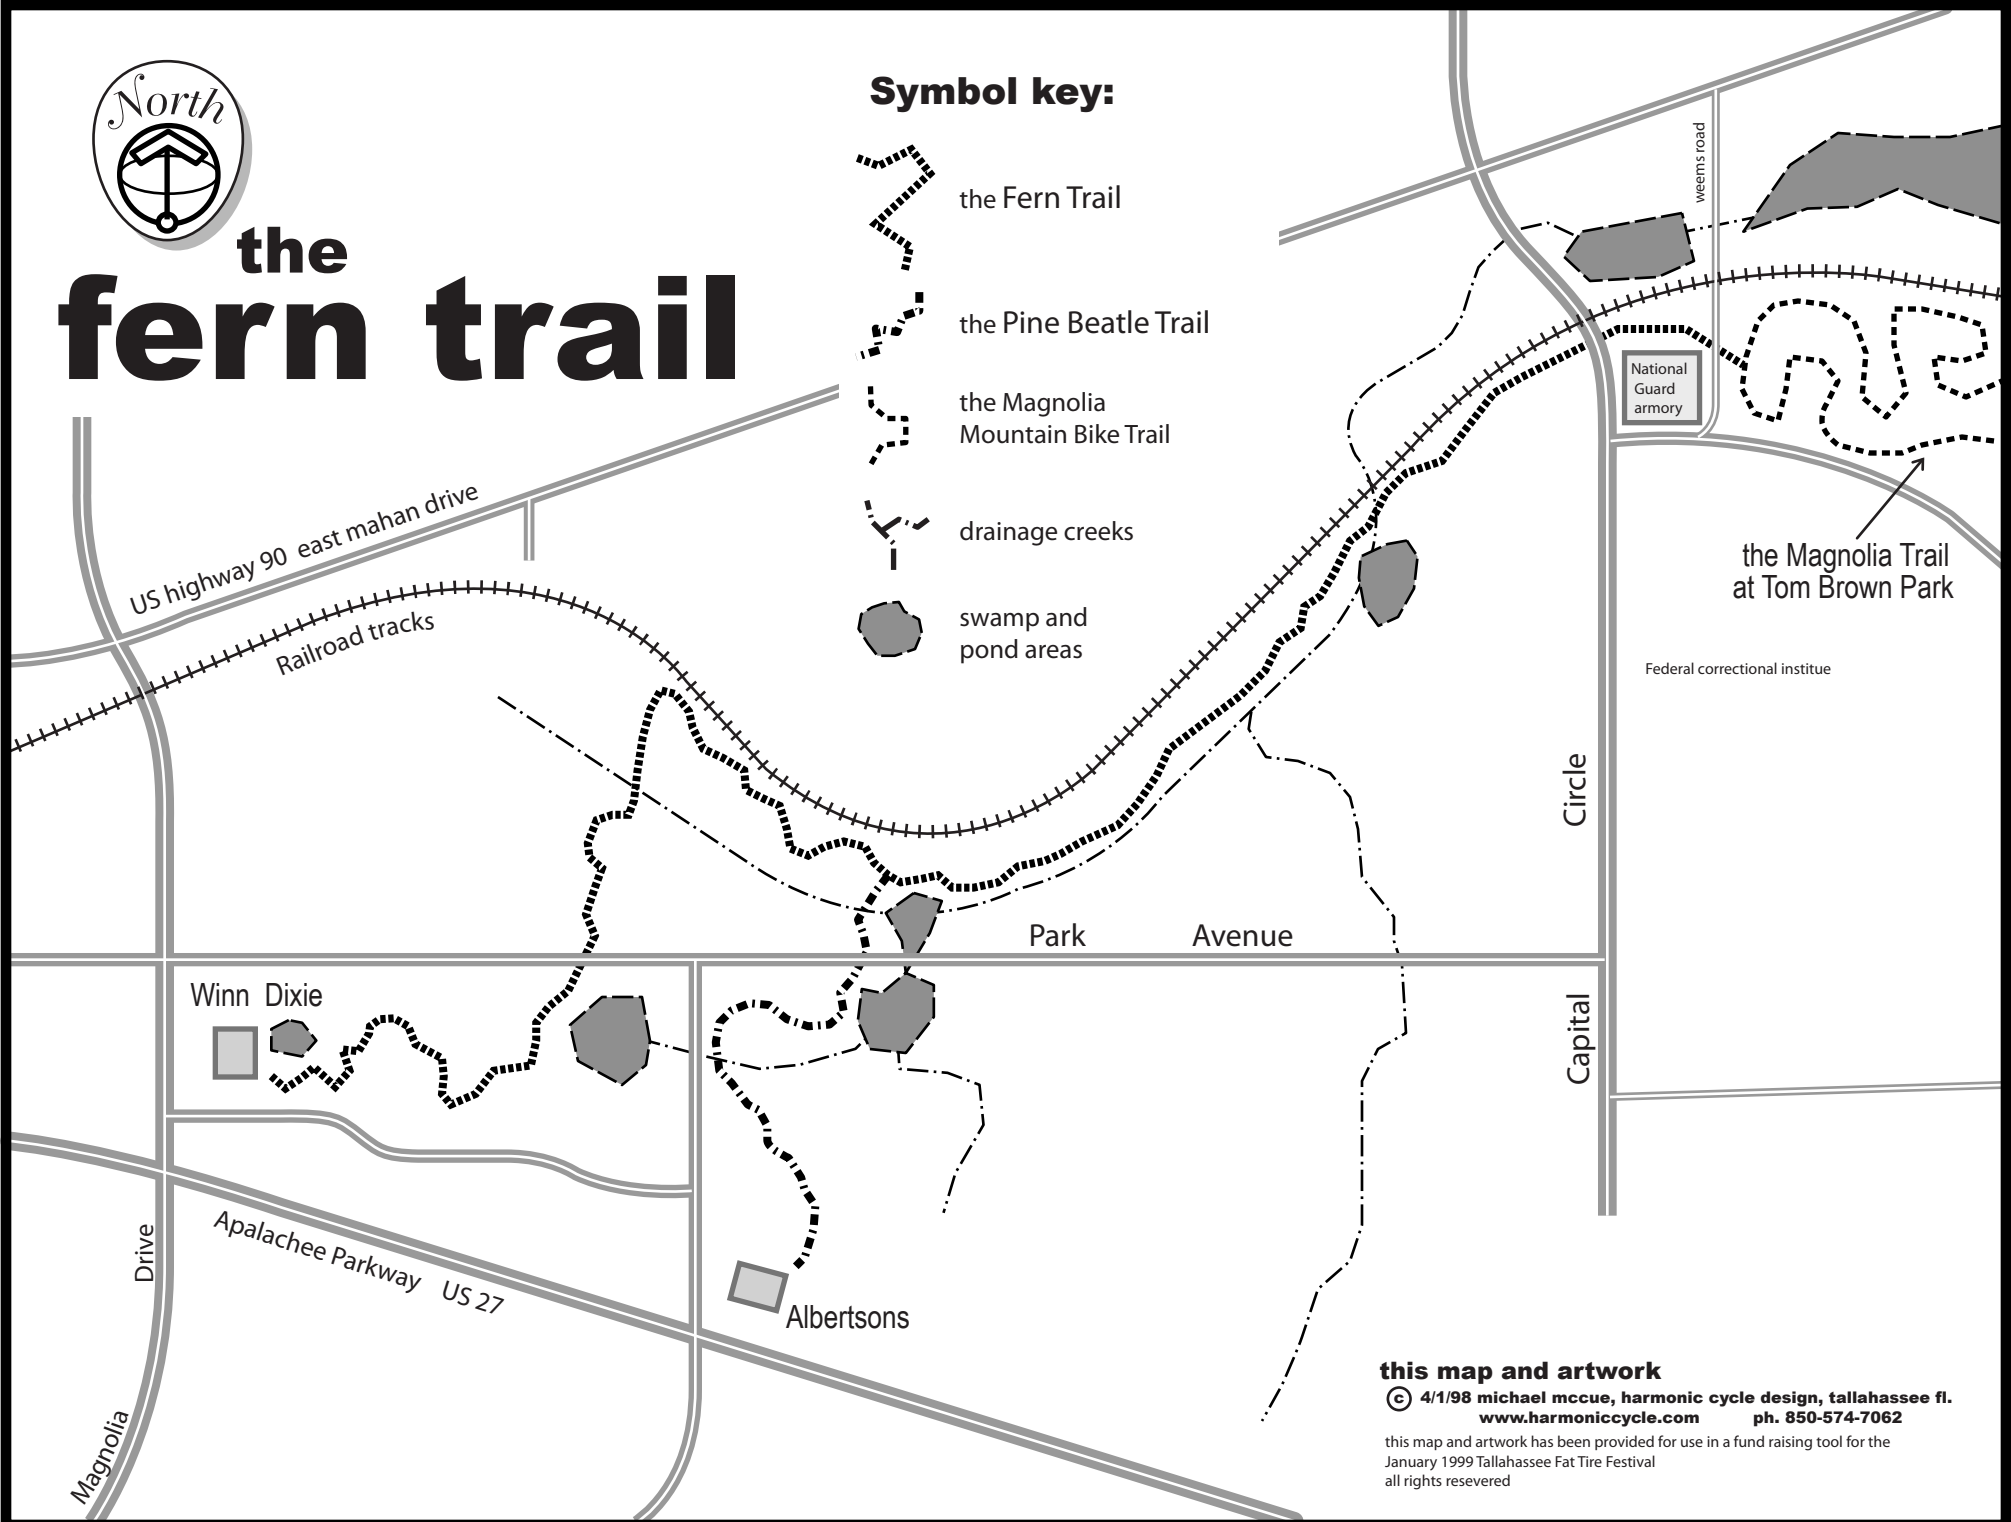

the fern trail

Symbol key:

the Fern Trail

the Pine Beetle Trail

the Magnolia
Mountain Bike Trail

drainage creeks

swamp and
pond areas

this map and artwork

© 4/1/98 michael mccue, harmonic cycle design, tallahassee fl.
www.harmoniccycle.com ph. 850-574-7062

this map and artwork has been provided for use in a fund raising tool for the
January 1999 Tallahassee Fat Tire Festival
all rights reserved