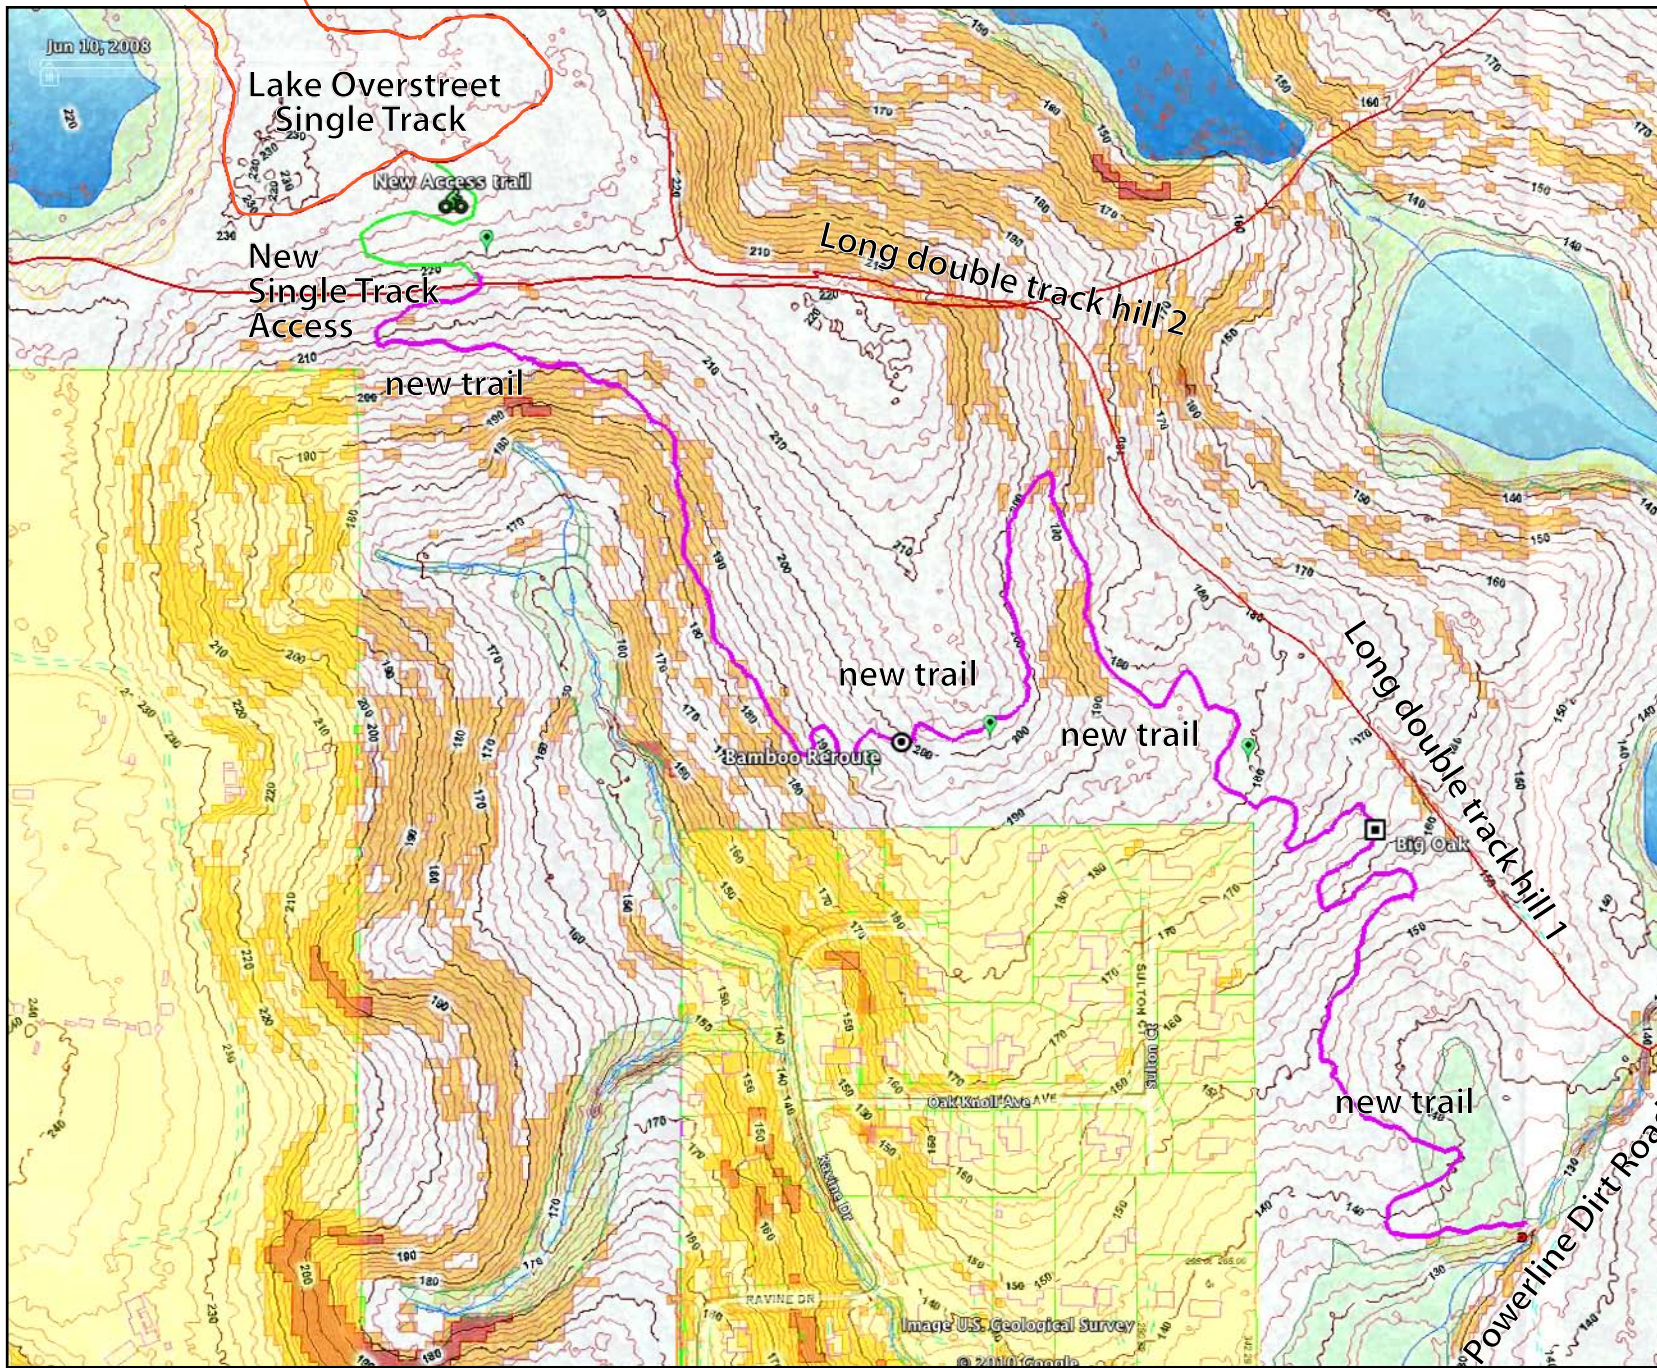

# Maclay Gardens State Park MTB Trail Extension

**Red:**  
Multi-use  
double track  
5 miles

**Purple:**  
New  
single track  
1.5 miles

**Green:**  
New  
Connector  
Trail

**Orange:**  
Existing  
Overstreet  
MTB Trail

Maclay  
Dirt Parking  
Lot